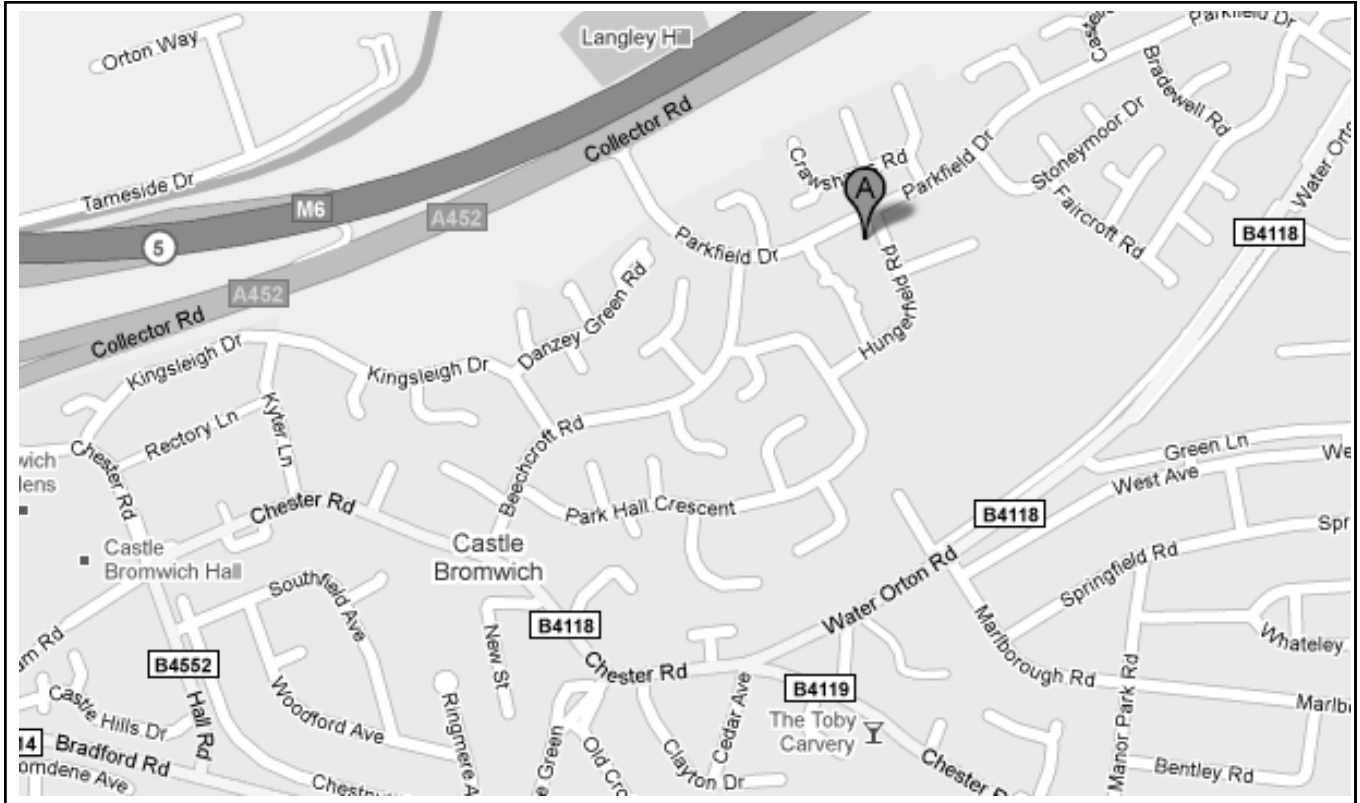

PARKFIELD MEDICAL CENTRE

A 10 Parkfield Drive, Castle Bromwich, B36 9EJ
t. 0121 2030400

Bus	90, 689 or 966. Bus stop outside surgery.
Train	1.6 miles from Water Orton Railway Station
Sat Nav	B36 9EJ
Local landmarks	Spitfire Public House, Spar Shop and chemist
Parking info	Free parking on site, including disabled bays.
Disabled access	Yes